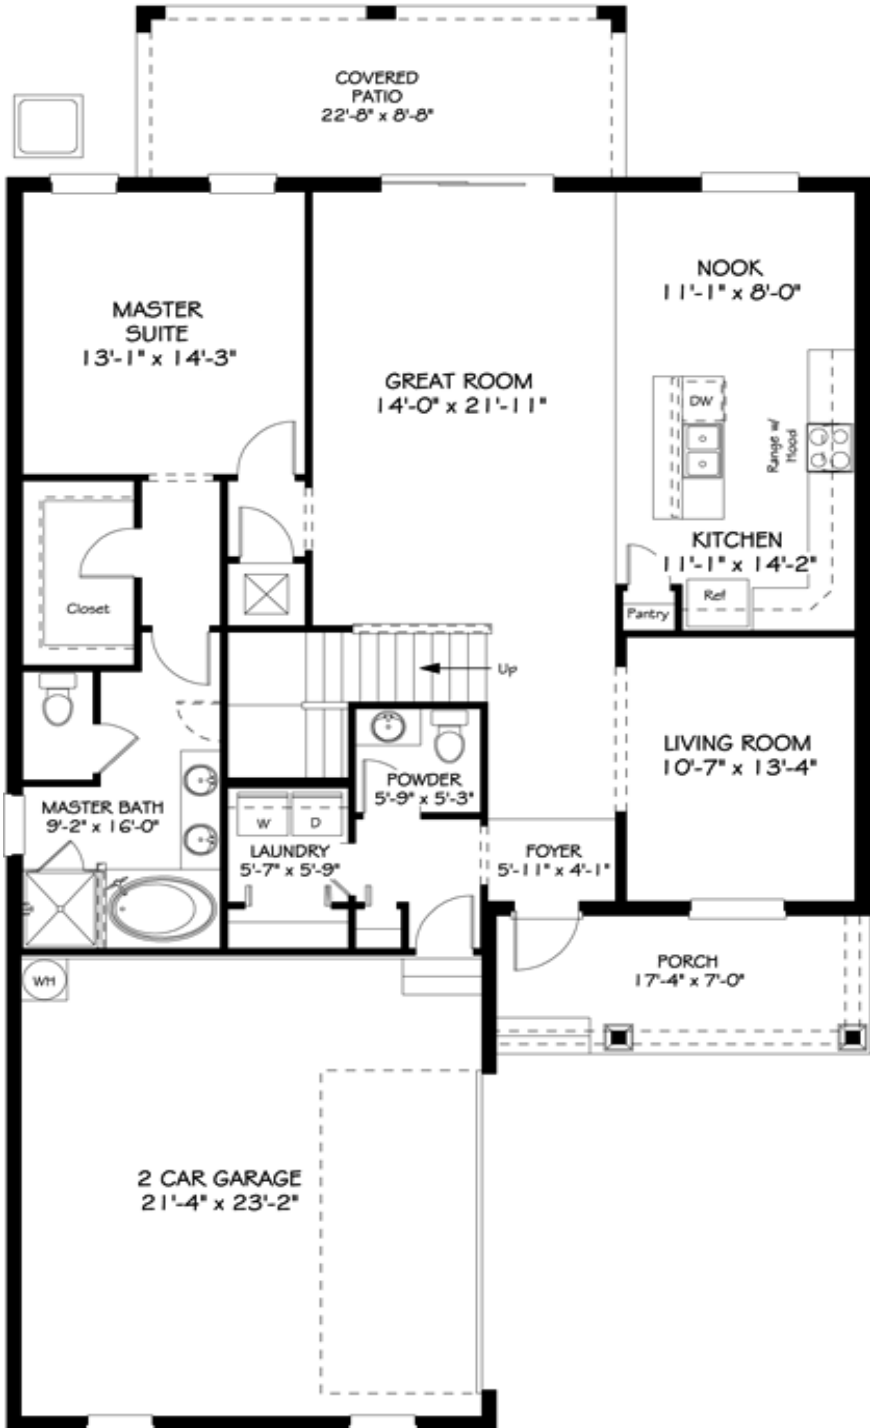

From the Low 240's - 4 Bed, 3.5 Bath, 2 Car Garage - 2571 sq ft

Second Floor